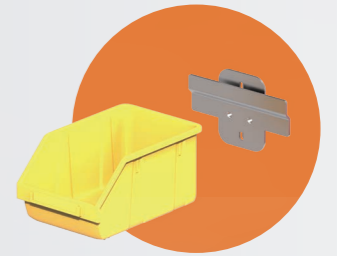

GA-GEFJ-0001
White/Black
35*24*11

GA-ZXCG-0002
Black
35*32.3*31.7

GA-LXZG-0001
Black
26.7*7*14.6

GA-JXG-0001
Black
13.9*10.5*25

GA-TBG-0001
Black
8.4*8.1*7.4

Garage· Universal accessories

GA-ZLJH-5001
Red/Yellow
11*10.5*5

GA-ZLJH-5001
Red/Yellow
14*10.5*7.5

GA-ZLJH-5001
Red/Yellow
19*10.5*7.5

GA-LGGG-1001
Black
23*15*6

GA-HGGG-2001
Black
6*6*4.5

GA-SXG-1001
Black
8.7*4.5*6

GA-DYG-1001
Black
9*10.5*6

GA-ZYG-1001
Black
7*8.6*6