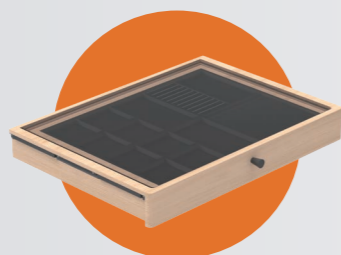

ITIMSRK-White/Black

59.7*43*9.7

ITI0304-607-White/Black

60*18.6*9.5

Wooden decoration · Universal accessories

IT10446-Natural

60*2.5*57

IT10468-Natural