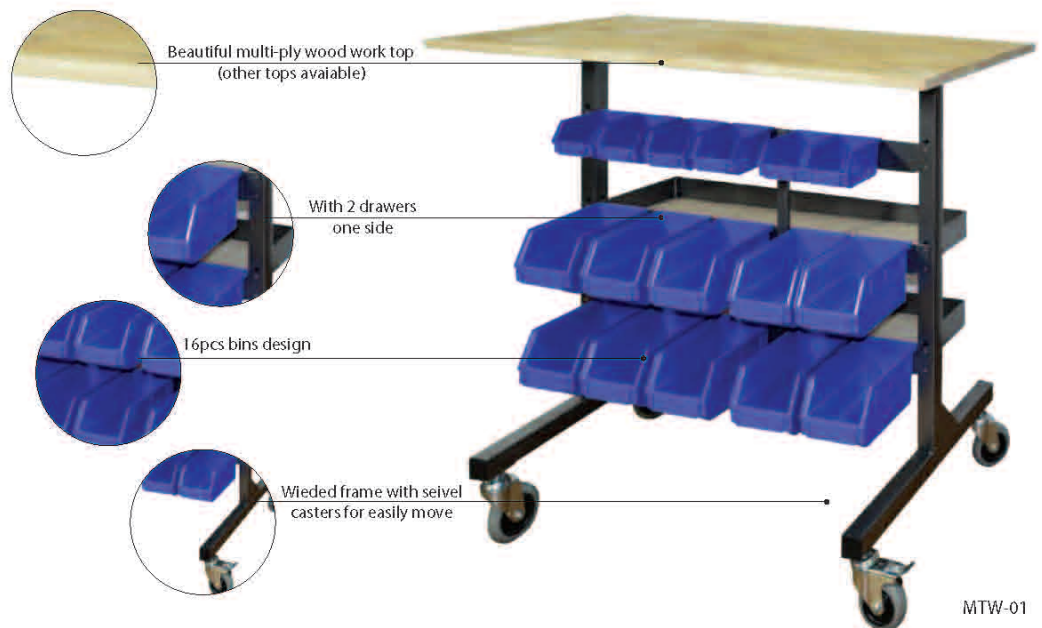

MTW-01

Item No.	Size (cm)	Plastic Bin			Carton Package (cm)	20'GP	40'GP	40'HQ
		Model No. of Bin	Bin Size (cm)	No. of Bin (pcs)				
BR164540	113x39x101.5	M3919	39x19x16.5	10	115x42x44	130	280	280
		L3925	39x25.5x16.5	12				
MTW-01	120x61x96.5	S1013	10x13x7.5	6	124x63x15.5	168	378	432
		M1421	14x21x12	10