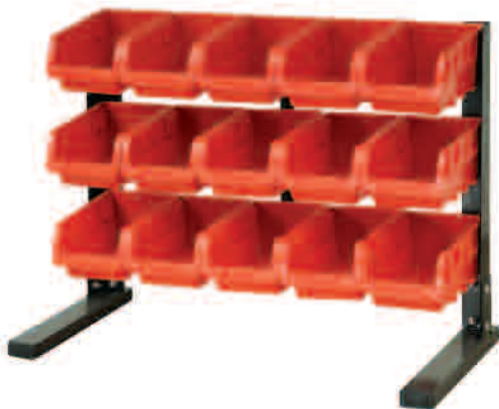

1

- Remove and replace the bins with ease
- Assembly is fast and easy
- Black rack with different color bins
- Flat packed

Bin Rack Series

MWBR4624

WBR6510

PBR5425

MOS4641

Item No.	Size (cm)	Plastic Bin			Carton Package (cm)	20' GP	40' GP	40' HQ
		Model No. of Bin	Bin Size (cm)	No. of Bin (pcs)				
MWBR4624	46.5x24x54.5	R1016	10.5x16.5x7.5	4	54.5x17x21	1380	2775	3495
		B1423	14.5x23.5x12.5	3				
WBR6510	65x10x38	Y0910	9x10x5	18	39x11.5x65	990	2088	2376
		R1016	10.5x16.5x7.5	12				
PBR5425	54x25.5x41	R1016	10.5x16.5x7.5	15	56x18x18.5	1488	3000	3528
		B1010	10.5x10x6	16				
MOS4641	82x21.5x46.5	R1016	10.5x16.5x7.5	8	46x14.5x55.5	750	1575	1785
		Y1021	10.5x21.5x7.5	4				

1

- Remove and replace the bins with ease
- Free standing pick racks are ideal against walls, behind shelving or at the end of aisles
- Assembly is fast and easy
- Black rack with different color bins
- Flat packed