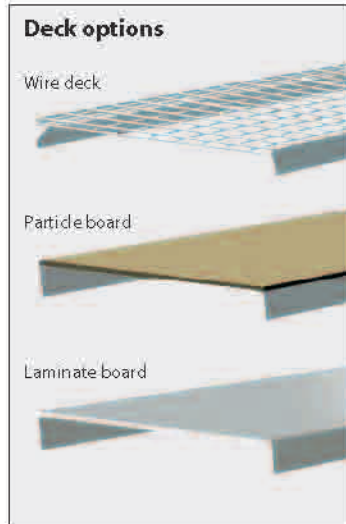

1

- Industrial Strength
- Simple boltless assembly, assemble in minutes
- Hard wearing powder coated paint finish
- Adjustable shelves
- Integrate post makes stronger
- Capacities are based on evenly distributed loads

Heavy Duty Storage Rivet Rack

The extra support makes the shelf stronger.

Each Shelf
1,000lbs