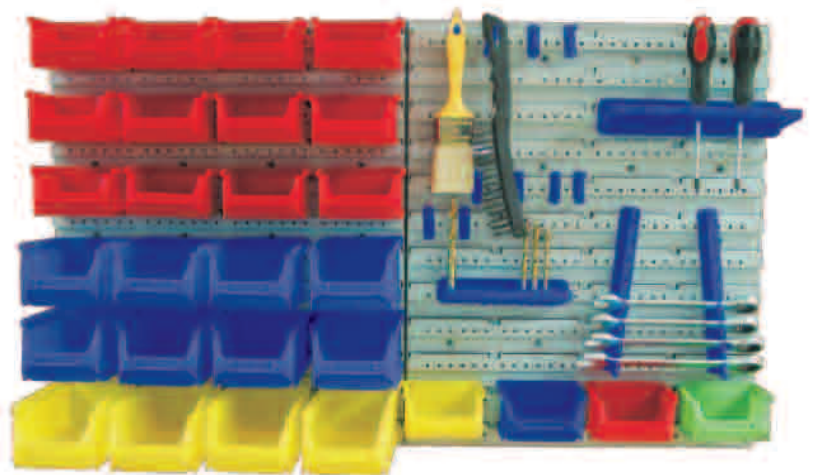

1

- Remove and replace the bins with ease
- Assembly is fast and easy
- Black rack with different color bins
- Flat packed

Bin Rack Series

MWBR4624

WBR6510

PBR5425

MOS4641

Item No.	Size (cm)	Plastic Bin			Carton Package (cm)	20' GP	40' GP	40' HQ
		Model No. of Bin	Bin Size (cm)	No. of Bin (pcs)				
MWBR4624	46.5x24x54.5	R1016	10.5x16.5x7.5	4	54.5x17x21	1380	2775	3495
		B1423	14.5x23.5x12.5	3				
WBR6510	65x10x38	Y0910	9x10x5	18	39x11.5x65	990	2088	2376
		R1016	10.5x16.5x7.5	12				
PBR5425	54x25.5x41	R1016	10.5x16.5x7.5	15	56x18x18.5	1488	3000	3528
		B1010	10.5x10x6	16				
MOS4641	82x21.5x46.5	R1016	10.5x16.5x7.5	8	46x14.5x55.5	750	1575	1785
		Y1021	10.5x21.5x7.5	4				

1

- Remove and replace the bins with ease
- Free standing pick racks are ideal against walls, behind shelving or at the end of aisles
- Assembly is fast and easy
- Black rack with different color bins
- Flat packed