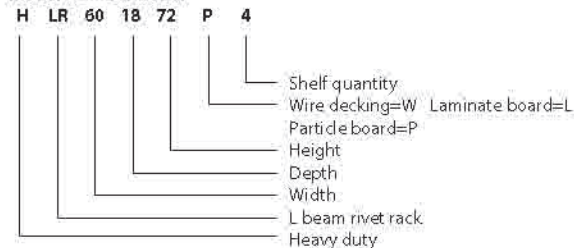

Model Number Code:

Item No.	Size (cm)	Carton Package (cm)	20' GP	40' GP	40' HQ
HLR601872W3	152x46x183	187x49x7.0	384	629	629
HLR601872L3	152x46x183	187x49x7.0	384	500	500
HLR601872P3	152x46x183	187x49x7.0	384	500	500
HLR601872W4	152x46x183	187x49x8.0	336	557	557
HLR601872L4	152x46x183	187x49x8.0	336	390	390
HLR601872P4	152x46x183	187x49x8.0	336	390	390