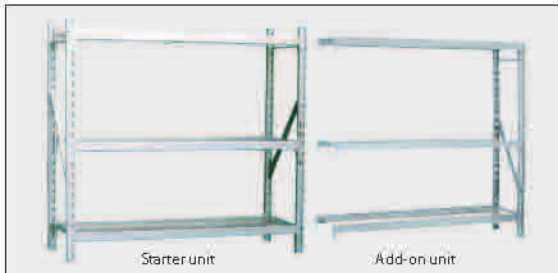

P-RACK system expands for heavy duty bulk storage

1

- Industrial Strength
- Welded frame and beam design
- Adjustable shelves
- Simple boltless assembly, assemble in minutes

- Multi-Use storage, idea for garage, retail market, factory, warehouse and office
- Expandable using common post by add-on units
- Capacities are based on evenly distributed loads

Heavy Duty Steel P-Rack

Deck options

No deck

Wire deck

Particleboard

Laminate board

Each Shelf
1,000lbs

Model Number Code:
PR 77 24 72 A W 4