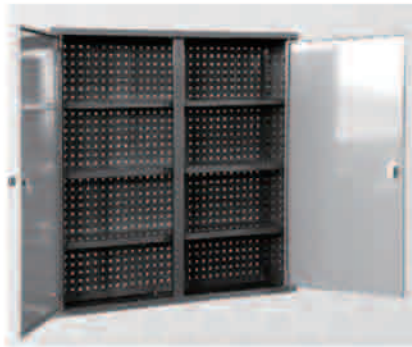

1

- Heavy duty steel construction for lasting use
- Black powder coating
- Pre-assembled
- With Key-locking

Wall Mounted Storage Cabinet