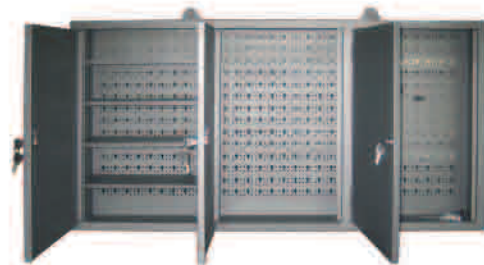

3502S432

Item No.	Size (cm)	Carton Package (cm)	20'GP	40'GP	40'HQ
3502S430	81x20x79.6	82x82x6.2	504	1008	1008
3502S431	119.4x20x60	125.5x25.5x65.5	117	252	252
3502S432	119.4x20x59.6	122x62x6.2	468	1008	1120