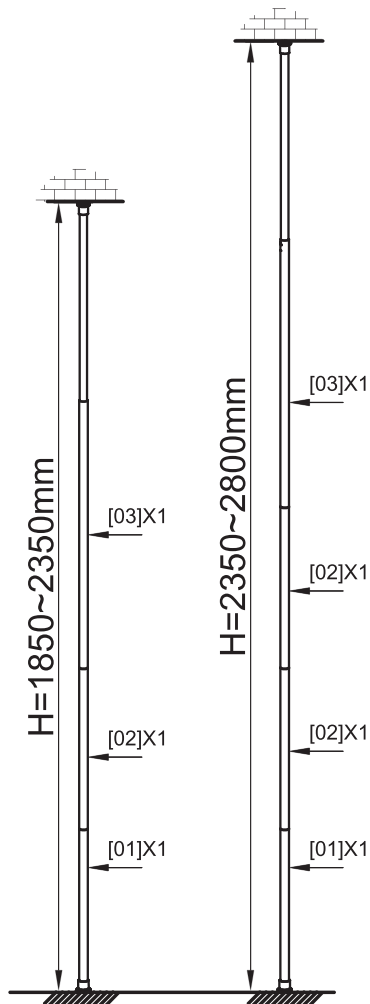

金属置物架
材质: 钢;
表面处理: 电镀/喷塑

---Metal basket
Material: Steel ;
Surface treatment: Chromed
plating/ Powder coating