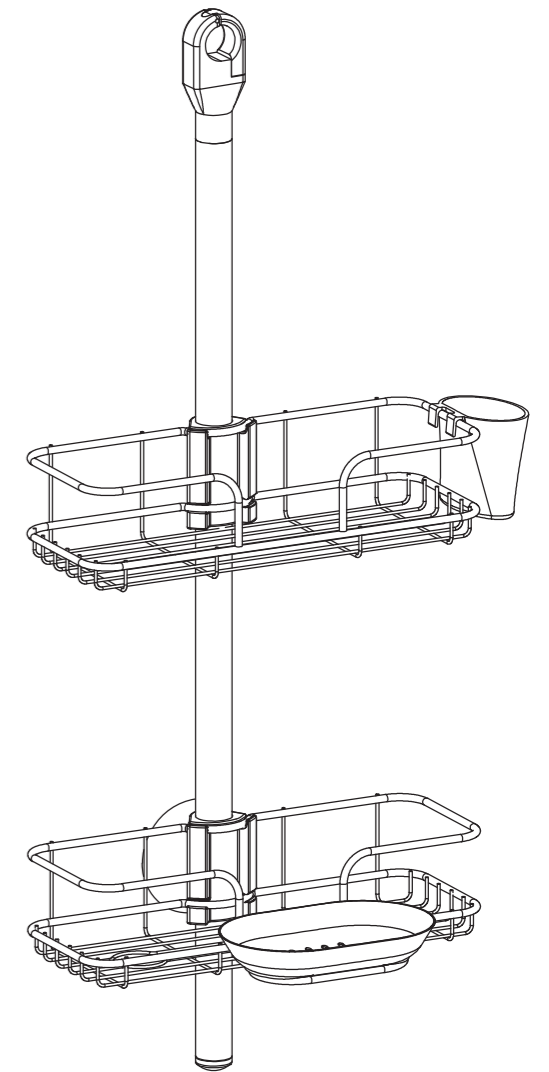

淋浴置物架

材质：钢；  
表面处理：电镀/喷塑

----Adjustable shower  
caddy assembly  
Material: Steel ;  
Surface treatment:  
Chromed plating/  
Powder coating