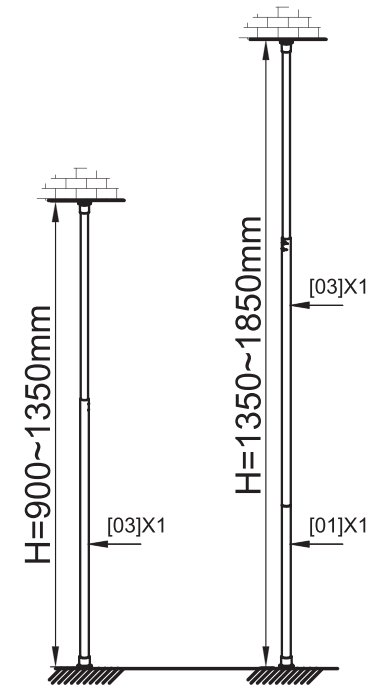

金属置物架
材质: 钢;
表面处理: 电镀/喷塑

---Metal basket
Material: Steel ;
Surface treatment: Chromed
plating/ Powder coating